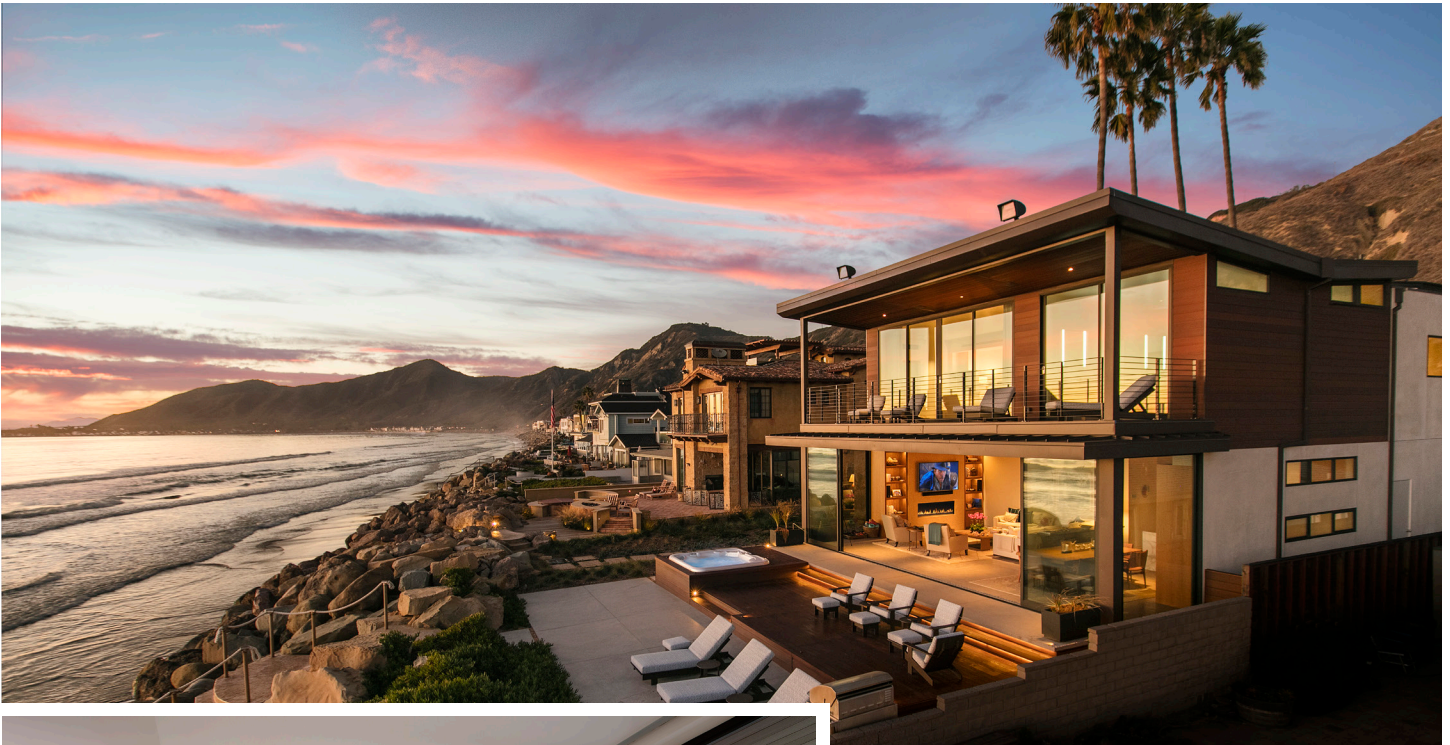

Featured Project

BEACH HOUSE GETAWAY

Indoor-Outdoor Living with Spectacular Ocean Views

ALLEN
CONSTRUCTION

BUILDALLEN.COM | LICENSE #503300

"These clients longed for a Zen beach house getaway that would allow them to escape from the hustle and bustle of their everyday lives."

- Allen Construction

Project Highlights

3,703 SF BEACH HOUSE
WALL-TO-WALL FLEETWOOD WINDOWS

This home is beautifully appointed with custom white oak cabinets, a beautiful blend of soapstone and carrera marble counter-tops in the kitchen, exposed concrete floors downstairs, and French white oak floors.

Fleetwood multi-slide doors and sliders give this home an unbeatable indoor-outdoor feel. Low maintenance Rysista decking and siding were used on the decks and balconies. Copper gutters and downspouts accent the exteriors. As with every beach front house we build, we also provided the owners with a suggested maintenance schedule to help ensure that they keep the unforgiving sun and salt air found by the beach at bay.