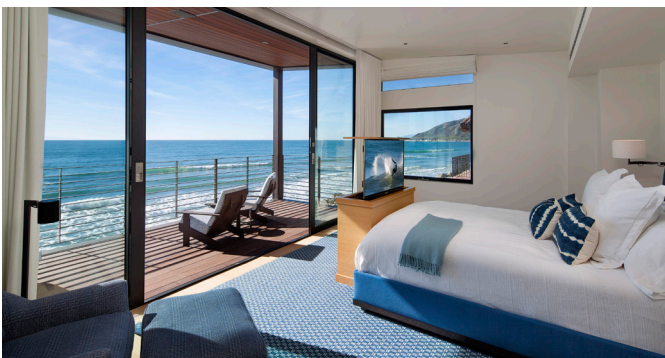

Partners

ARCHITECT: Moseley McGrath
STRUCTURAL ENGINEERS: W.B. Clausen
DESIGNER: Thierry Marchand
PHOTOGRAPHY: Jim Bartsch