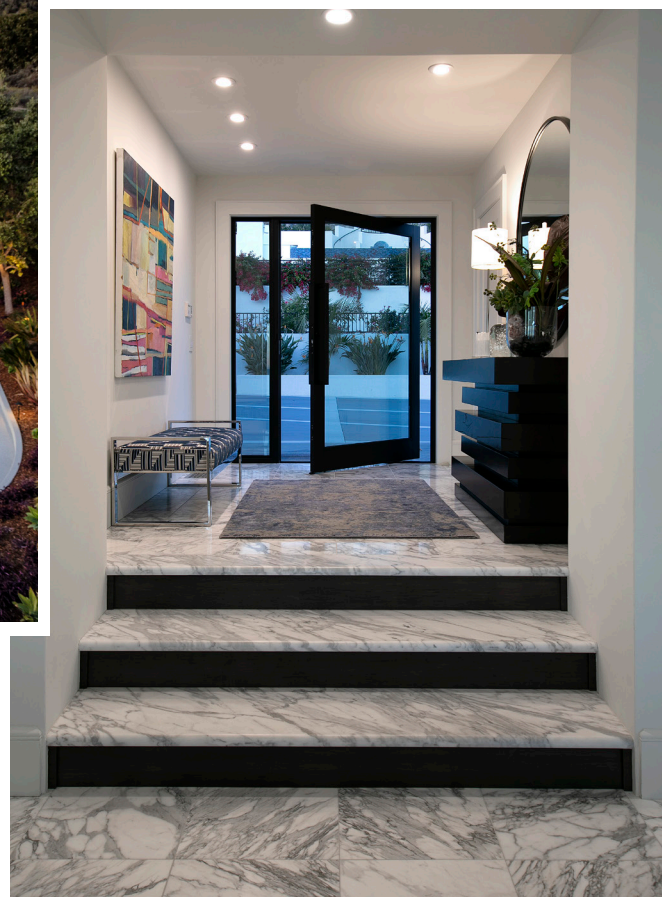

## OCEANFRONT CONTEMPORARY REMODEL

Whole House Remodel with Spectacular Ocean Views

**ALLEN**  
**CONSTRUCTION**

BUILDALLEN.COM | LICENSE #503300

## *Project Highlights*

5,192 SF OCEANFRONT HOME  
5 BEDROOM, 6.5 BATH

---

What started as a project to update interior finishes turned into a whole home remodel of this 5,192 square foot, three level home overlooking the ocean. The most dramatic upgrade was to replace all of the old transom windows and doors, along with outdated metal railings on the balconies, that obstructed the spectacular views.

The main living area was upgraded with stunning large format marble tile flooring and a dramatic modern linear fireplace. The kitchen was reconfigured to open access to the dining area and upgraded with high-end finishes, including a large waterfall island featuring a wood inset seating area.

The exterior of the home was redesigned with glass replacing the metal railings on all three levels, a dramatic new entrance, and updating old columns with a more contemporary design.

---